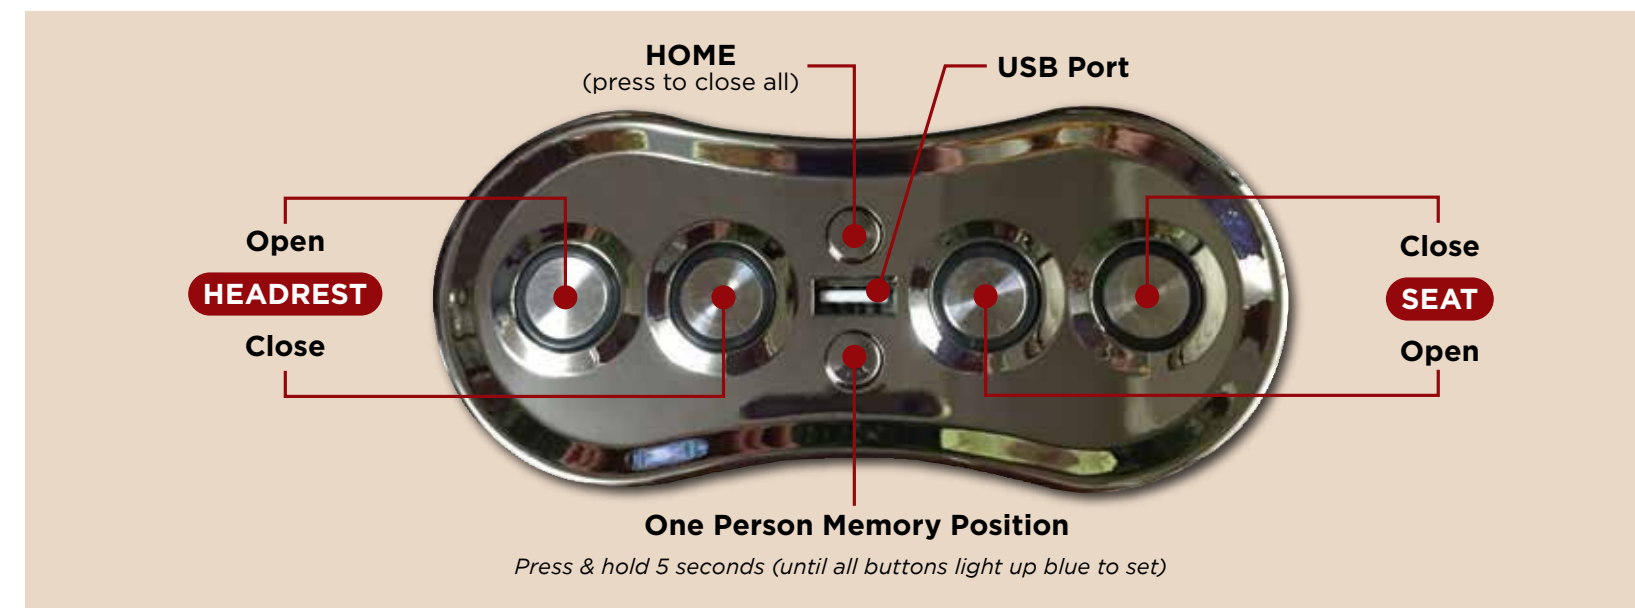

Stetson - Coffee
All Leather
5407-41

Barrett
9PH-3286 Power Recliner

M10053 - Sisal
Fabric
1071-85

Thornfield
9PH-3164
Power Recliner

BARCALOUNGER®
enjoy life's moments

POWER HEADREST

Power up to your perfect view

Recline to your desired comfort position, set it and... relax.

To see our complete product offering visit:
www.barcalounger.com

Like us on Facebook