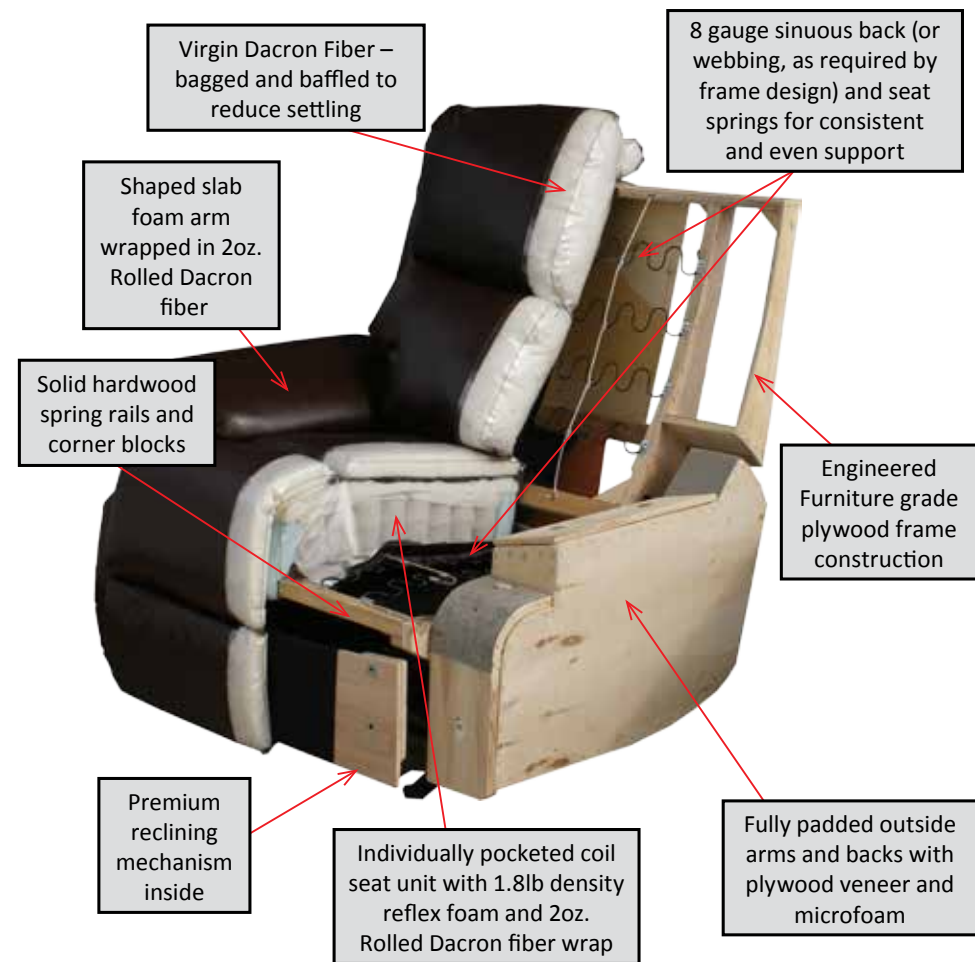

Features & Benefits

Vintage

MODERN Expressions

Stetson - Coffee
All Leather
5407-41

Barrett
9PH-3286 Power Recliner

M10053 - Sisal
Fabric
1071-85

Thornfield
9PH-3164
Power Recliner

Shoreham - Wine
All Leather
5700-76

BARCALOUNGER®
enjoy life's moments

POWER HEADREST

Power up to your perfect view

Recline to your desired comfort position, set it and... relax.

To see our complete product offering visit:
www.barcalounger.com

Like us on Facebook

Cosmo Collection

Cashmere - White
Leather / Leather Match
3512-80

OPTIONAL COVER:
Apollo - Onyx
Leather / Leather Match
3621-99

9PH-3089
Power Recliner
29PH-3089
Power Reclining Loveseat
39PH-3089
Power Reclining Sofa

Warrendale Collection

Shoreham - Blue
All Leather
5700-47

OPTIONAL COVER:
Shoreham - Cream
All Leather
5700-81

9PH-3324
Power Recliner
29PH-3324
Power Reclining Loveseat
(not shown)
39PH-3324
Power Reclining Sofa